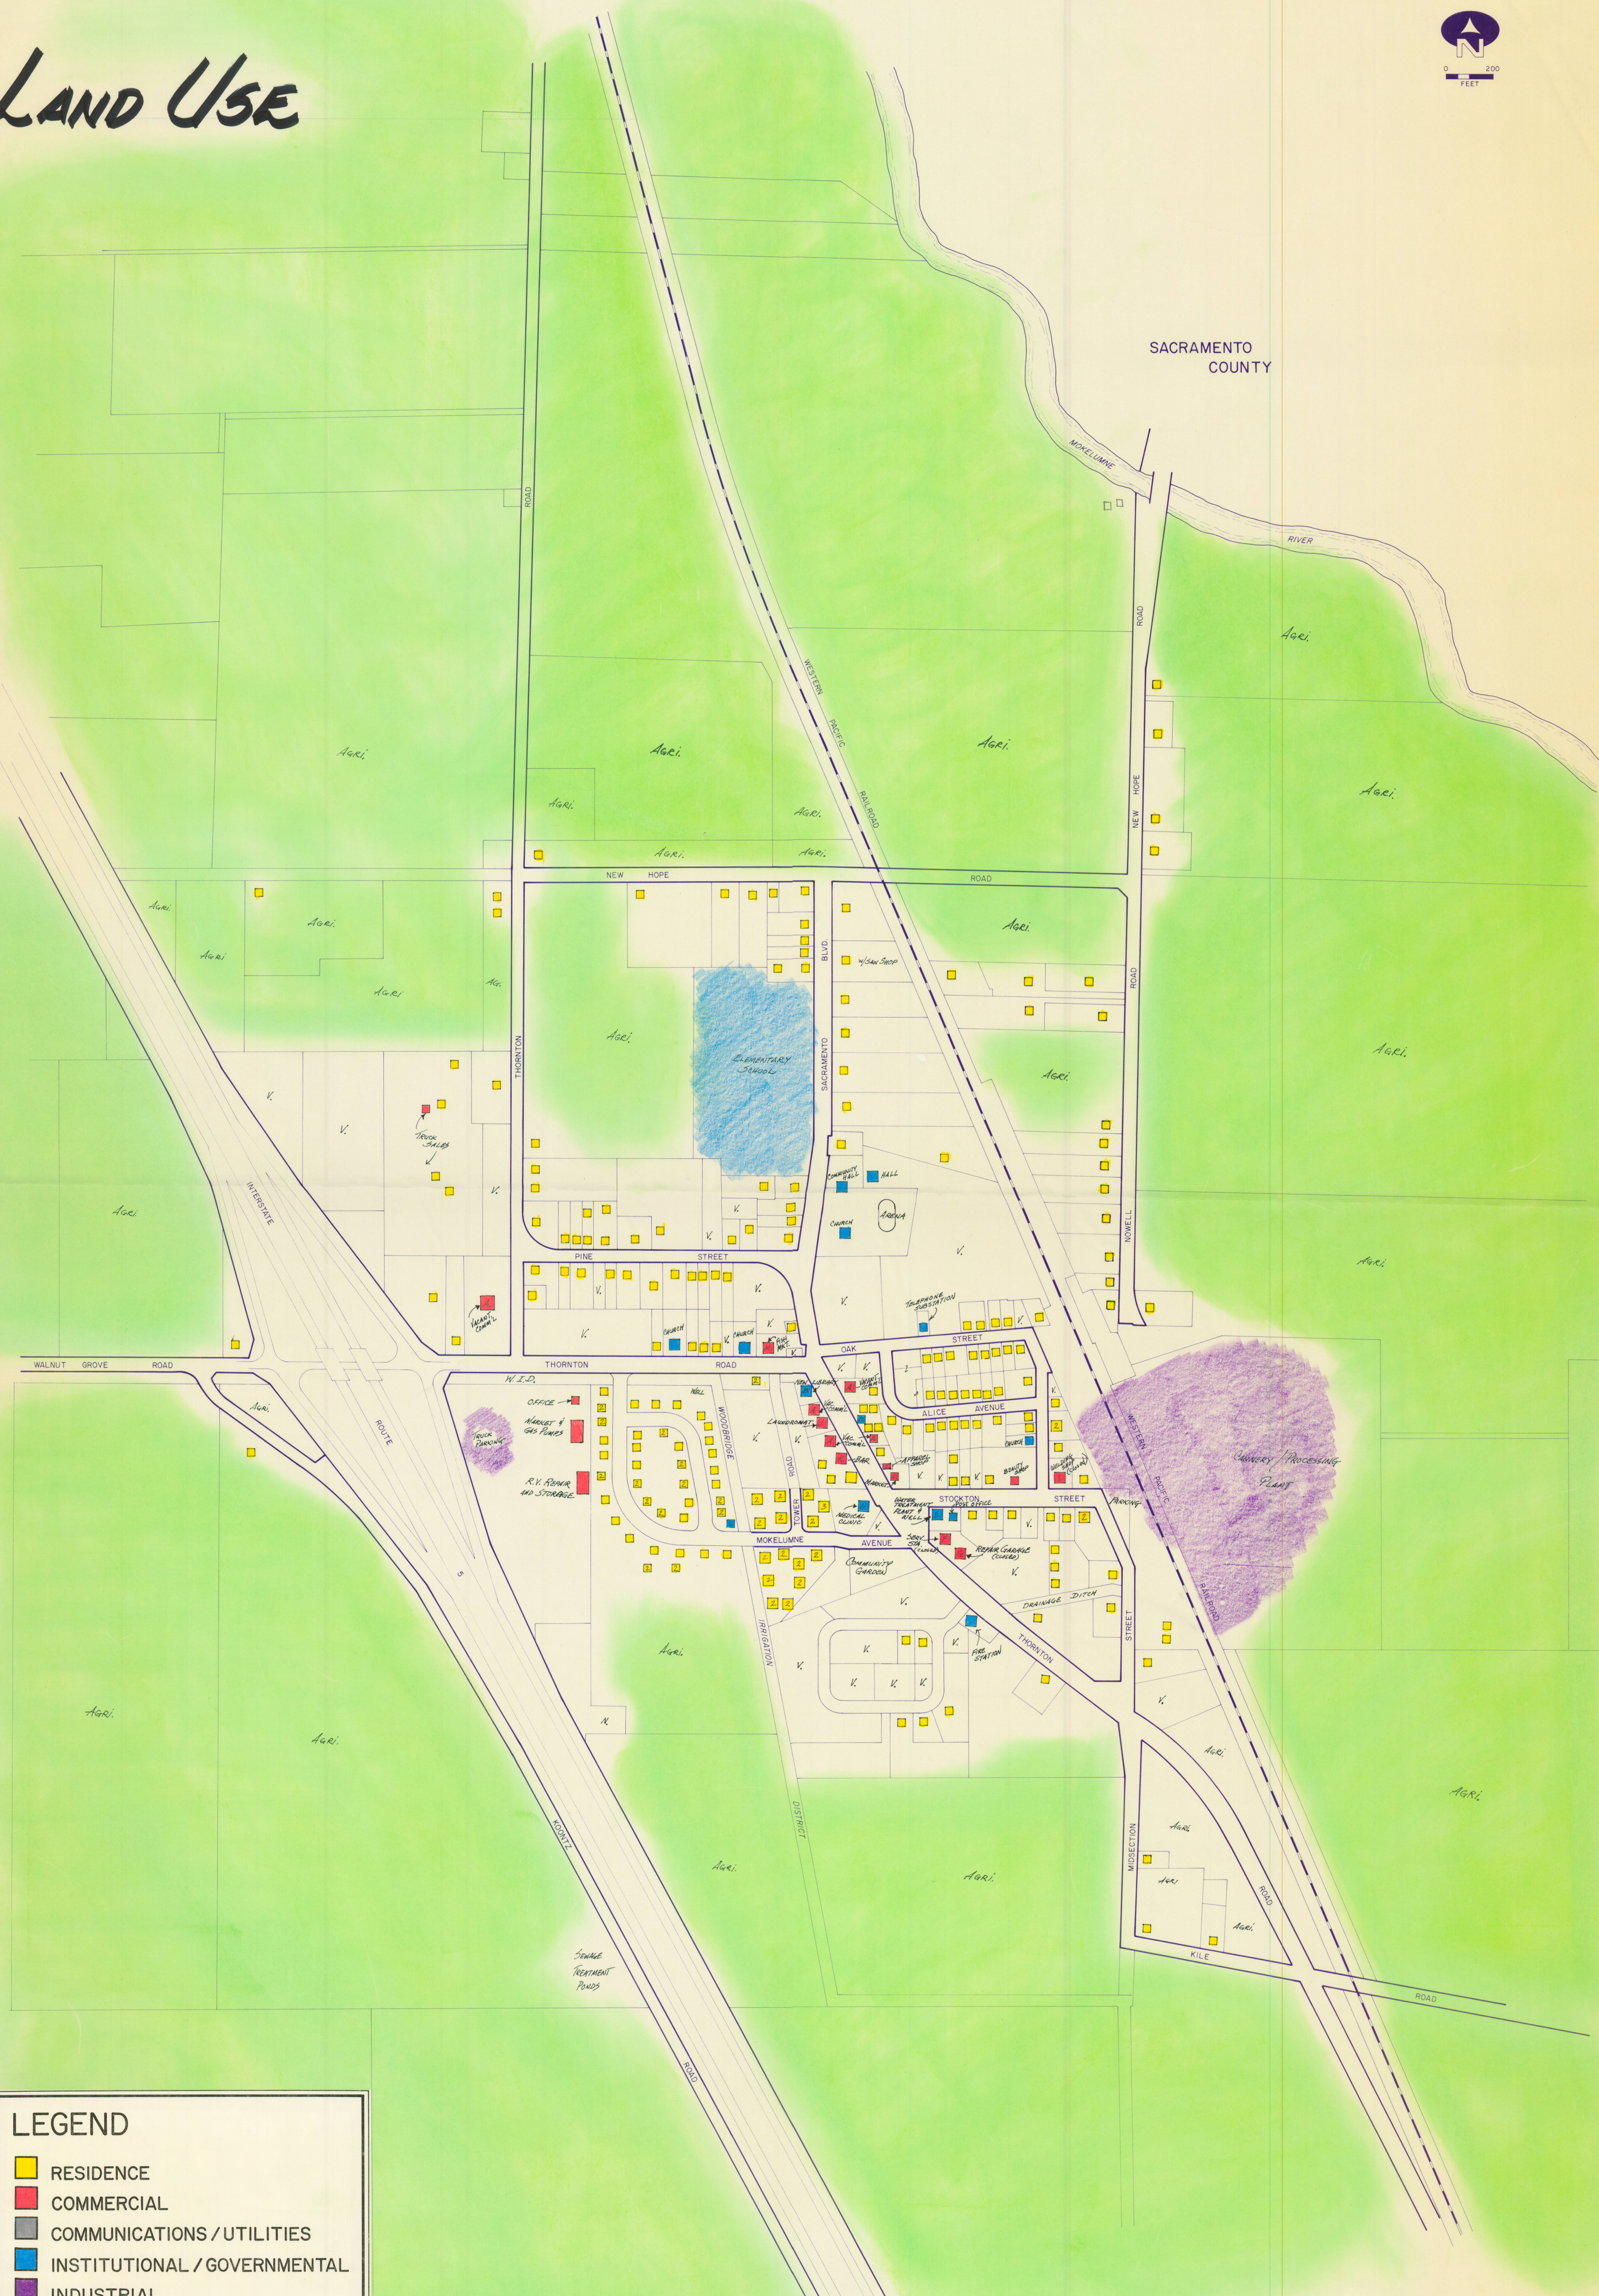

# THORNTON

# LAND USE

SACRAMENTO COUNTY

**LEGEND**

- RESIDENCE
- COMMERCIAL
- COMMUNICATIONS / UTILITIES
- INSTITUTIONAL / GOVERNMENTAL
- INDUSTRIAL
- V VACANT