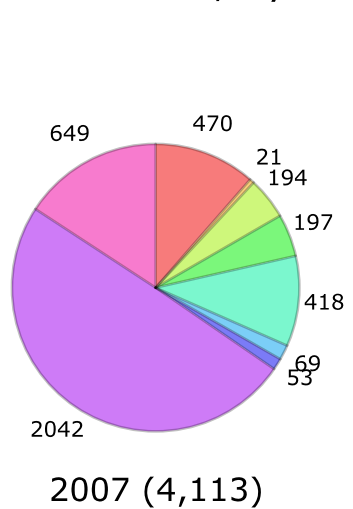

By Jurisdiction, By Year:

Legend:

- COUNTY except Mountain House
- ESCALON
- LATHROP
- LODI
- MANTECA
- MTNHOUSE
- RIPON
- STOCKTON
- TRACY