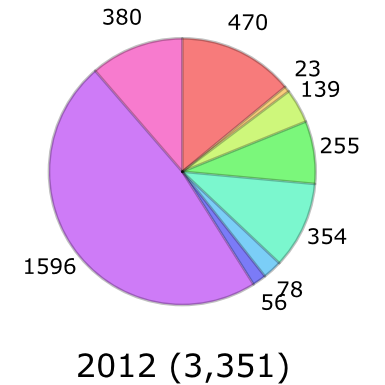

By Jurisdiction, By Year:

Legend:

- COUNTY except Mountain House
- ESCALON
- LATHROP
- LODI
- MANTECA
- MTNHOUSE
- RIPON
- STOCKTON
- TRACY