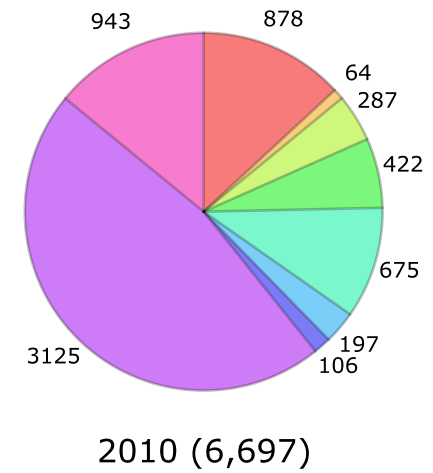

By Jurisdiction, By Year:

Legend:

- COUNTY except Mountain House
- ESCALON
- LATHROP
- LODI
- MANTECA
- MTNHOUSE
- RIPON
- STOCKTON
- TRACY