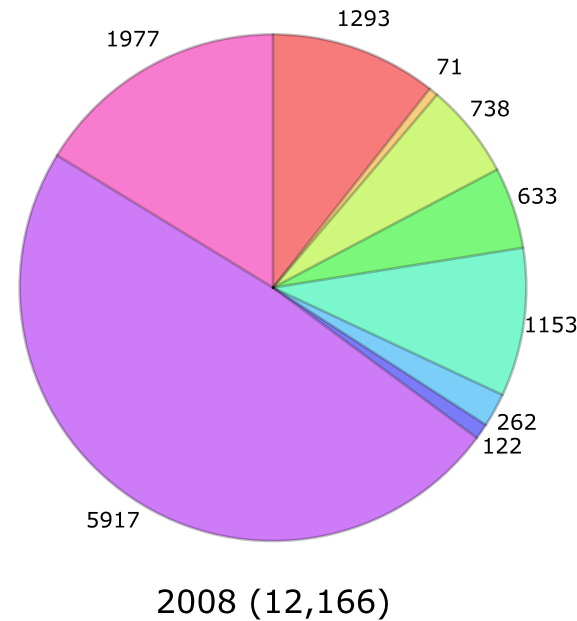

By Jurisdiction, By Year:

Legend:

- COUNTY except Mountain House
- ESCALON
- LATHROP
- LODI
- MANTECA
- MTNHOUSE
- RIPON
- STOCKTON
- TRACY