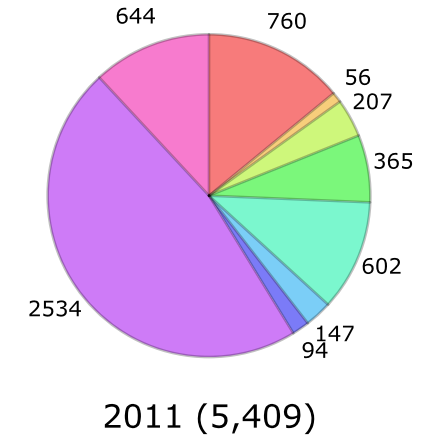

By Jurisdiction, By Year:

Legend:

- COUNTY except Mountain House
- ESCALON
- LATHROP
- LODI
- MANTECA
- MTNHOUSE
- RIPON
- STOCKTON
- TRACY