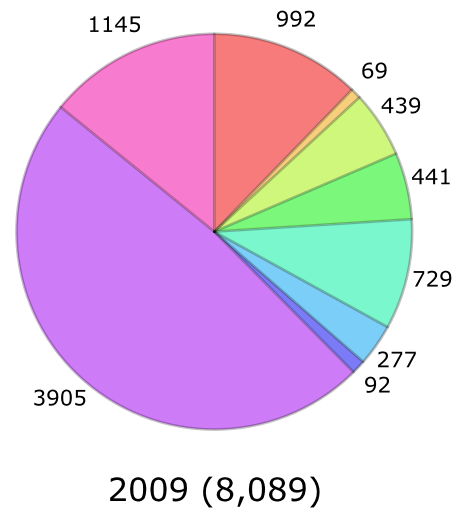

By Jurisdiction, By Year:

Legend:

- COUNTY except Mountain House
- ESCALON
- LATHROP
- LODI
- MANTECA
- MTNHOUSE
- RIPON
- STOCKTON
- TRACY